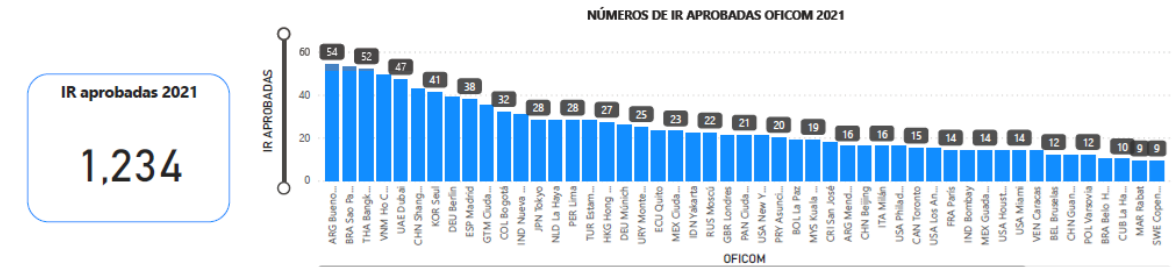

Oportunidades

Captura ágil de solicitudes de importación en ferias, ruedas y campañas de marketing

- o Con un código QR o link se captura el interés de importadores en la oferta chilena.
- o Un formulario único recoge los datos indispensables.
- o Oficinas Comerciales y Regionales evalúan solicitud y buscan exportadores potenciales generando reuniones.